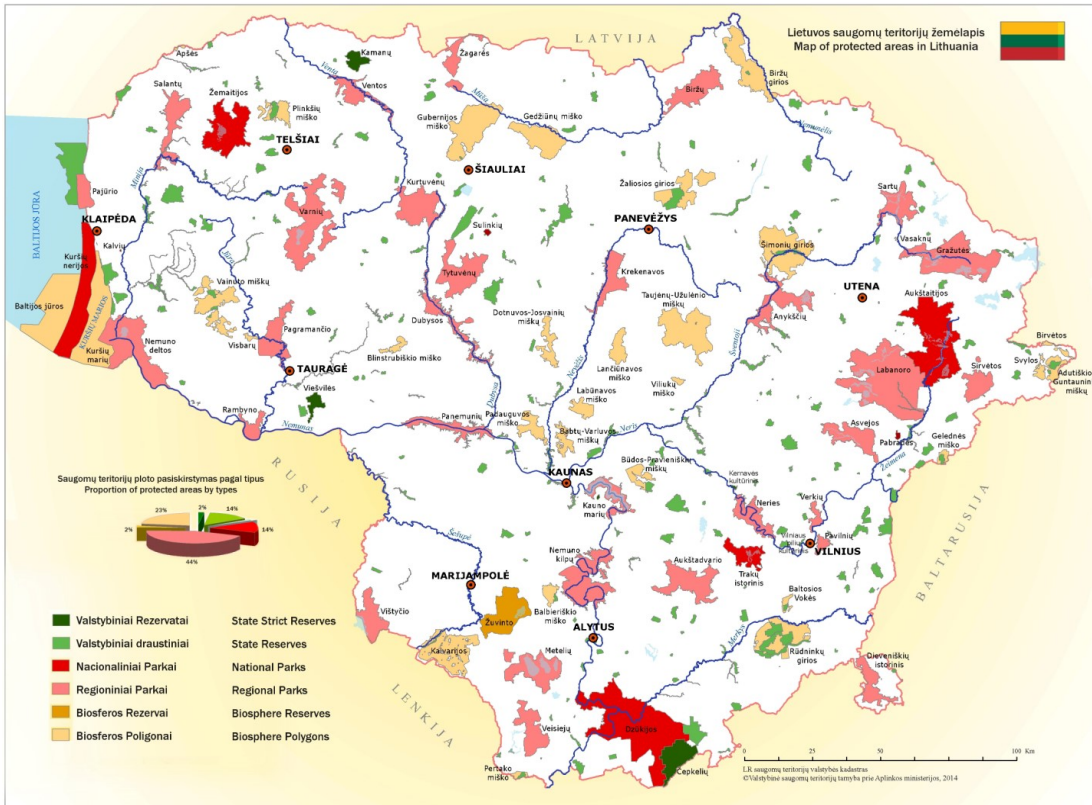

Prioritization attribute weight

66 features selected

Define weight of selected fields

Habitat	35
ProtSpML	10
ProtSpFlora	30
ProtSpFauna	25

100%

0.44 - 0.7	(10)
0.37 - 0.44	(15)
0.32 - 0.37	(14)
0.25 - 0.32	(12)
0.01 - 0.25	(15)

Show rank labels

Apply grouping...

Edit attribute list

Save prioritization rule

Nacionālam līmenim

Atsevišķām ĪADT

LIFE Viva Grass LIFE13 ENV/LT/000189

2019