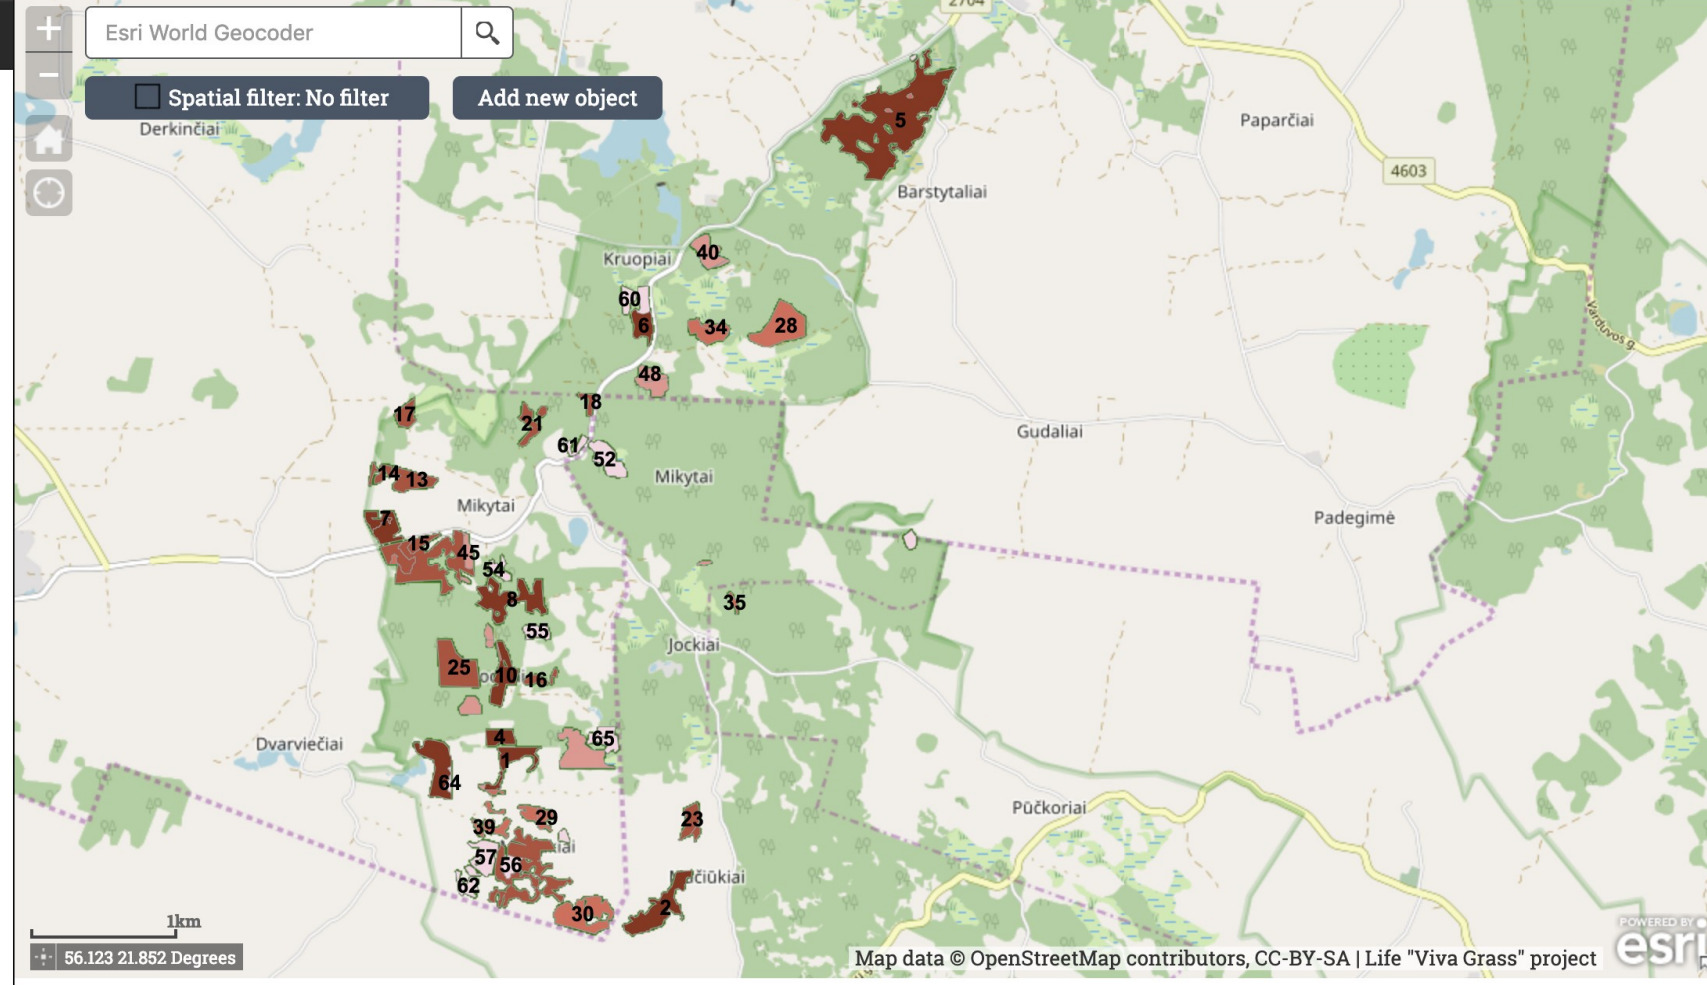

Prioritization attribute weight

66 features selected

Define weight of selected fields

Habitat	35
ProtSpML	10
ProtSpFlora	30
ProtSpFauna	25

100%

0.44 - 0.7	(10)
0.37 - 0.44	(15)
0.32 - 0.37	(14)
0.25 - 0.32	(12)
0.01 - 0.25	(15)

Show rank labels

Apply grouping...

Edit attribute list

Save prioritization rule

Nacionālam līmenim

Atsevišķām ĪADT

LIFE Viva Grass LIFE13 ENV/LT/000189

2019